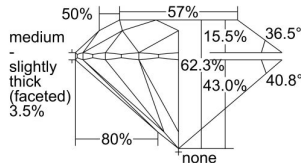

GIA®

FACSIMILE

GIA REPORT 6481764998

Verify this report at GIA.edu

GIA NATURAL DIAMOND DOSSIER®

March 07, 2024
GIA Report Number **6481764998**
Shape and Cutting Style ..... **Round Brilliant**
Measurements ..... **5.79 - 5.82 x 3.62 mm**

GRADING RESULTS

Carat Weight ..... **0.76 carat**
Color Grade ..... **I**
Clarity Grade **S11**
Cut Grade ..... **Excellent**

ADDITIONAL GRADING INFORMATION

Polish ..... **Excellent**
Symmetry ..... **Excellent**
Fluorescence ..... **None**
Clarity Characteristics ..... **Crystal, Cloud**
Inscription(s): **GIA 6481764998**

PROPORTIONS

Profile to actual proportions

GRADING SCALES

GIA COLOR SCALE	GIA CLARITY SCALE	GIA CUT SCALE	
D	FLAWLESS	EXCELLENT	
E	INTERNALLY FLAWLESS		
F		VVS₁	VERY GOOD
G	VVS₂		
H	VS₁	GOOD	
I	VS₂		
J	S1₁	FAIR	
K	S1₂		
L	I₁	POOR	
M	I₂		
N	I₃		
O			
P			
Q			
R			
S			
T			
U			
V			
W			
X			
Y			
Z