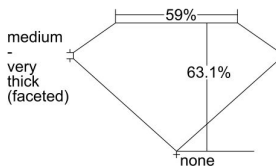

GIA®

FACSIMILE

GIA REPORT 6481820753

Verify this report at GIA.edu

GIA NATURAL DIAMOND DOSSIER®

March 18, 2024
GIA Report Number **6481820753**
Shape and Cutting Style ..... **Marquise Brilliant**
Measurements ..... **7.86 x 4.22 x 2.66 mm**

GRADING RESULTS

Carat Weight ..... **0.50 carat**
Color Grade ..... **D**
Clarity Grade **VS1**

ADDITIONAL GRADING INFORMATION

Polish ..... **Excellent**
Symmetry ..... **Very Good**
Fluorescence ..... **None**
Clarity Characteristics..... **Crystal, Pinpoint**
Inscription(s): **GIA 6481820753**

PROPORTIONS

Profile not to actual proportions

GRADING SCALES

GIA COLOR SCALE		GIA CLARITY SCALE	
COLORLESS	D	VERY VERY SLIGHTLY INCLUDED	FLAWLESS
	E		INTERNALLY FLAWLESS
	F		VVS₁
	G		VVS₂
	H		VS₁
	I		VS₂
	J		SI₁
	K		SI₂
	L		I₁
	M		I₂
NEAR COLORLESS	N	SLIGHTLY INCLUDED	I₃
	O		
	P		
	Q		
FAINT	R		
	S		
	T		
	U		
VERT LIGHT	V		
	W		
	X		
	Y		
LIGHT	Z