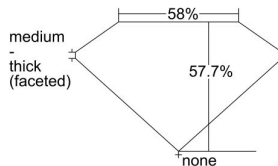

GIA®

FACSIMILE

GIA REPORT 6481826802

Verify this report at GIA.edu

GIA NATURAL DIAMOND DOSSIER®

March 14, 2024
GIA Report Number **6481826802**
Shape and Cutting Style ..... **Heart Brilliant**
Measurements ..... **4.20 x 4.67 x 2.70 mm**

GRADING RESULTS

Carat Weight ..... **0.30 carat**
Color Grade ..... **G**
Clarity Grade **VS2**

ADDITIONAL GRADING INFORMATION

Polish ..... **Excellent**
Symmetry ..... **Very Good**
Fluorescence ..... **None**
Clarity Characteristics..... **Crystal, Feather**
Inscription(s): **GIA 6481826802**

PROPORTIONS

Profile not to actual proportions

GRADING SCALES

GIA COLOR SCALE		GIA CLARITY SCALE			
COLORLESS	D	VERY VERY SLIGHTLY INCLUDED	FLAWLESS		
	E		INTERNALLY FLAWLESS		
	F	VERY SLIGHTLY INCLUDED	VVS₁		
	G		VVS₂		
	H		VS₁		
	NEAR COLORLESS	I	SLIGHTLY INCLUDED	VS₂	
		J		SI₁	
		FAINT	K	INCLUDED	SI₂
			L		I₁
			M		I₂
VERT LIGHT	N	INCLUDED	I₃		
	O				
	P				
	Q				
	R				
LIGHT	S				
	T				
	U				
	V				
	W				
	Z