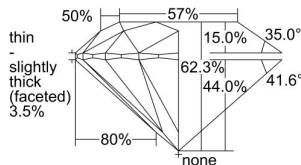

GIA®

FACSIMILE

GIA REPORT 6481827202

Verify this report at GIA.edu

GIA NATURAL DIAMOND DOSSIER®

March 15, 2024
GIA Report Number **6481827202**
Shape and Cutting Style ..... **Round Brilliant**
Measurements ..... **3.81 - 3.83 x 2.38 mm**

GRADING RESULTS

Carat Weight ..... **0.21 carat**
Color Grade ..... **F**
Clarity Grade **VS2**
Cut Grade ..... **Excellent**

ADDITIONAL GRADING INFORMATION

Polish ..... **Excellent**
Symmetry ..... **Excellent**
Fluorescence ..... **None**
Clarity Characteristics ..... **Cloud**
Inscription(s): **GIA 6481827202**

PROPORTIONS

GRADING SCALES

GIA COLOR SCALE	GIA CLARITY SCALE	GIA CUT SCALE	
D	FLAWLESS	EXCELLENT	
E	INTERNALLY FLAWLESS		
F		VVS₁	VERY GOOD
G	VVS₂		
H	VS₁	GOOD	
I	VS₂		
J	SI₁	FAIR	
K	SI₂		
L	I₁	POOR	
M	I₂		
N	I₃		
O			
P			
Q			
R			
S			
T			
U			
V			
W			
X			
Y			
Z