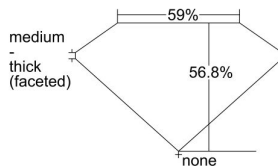

GIA®

FACSIMILE

GIA REPORT 6481829205

Verify this report at GIA.edu

GIA NATURAL DIAMOND DOSSIER®

March 14, 2024
GIA Report Number **6481829205**
Shape and Cutting Style ..... **Heart Brilliant**
Measurements ..... **5.09 x 5.96 x 3.38 mm**

GRADING RESULTS

Carat Weight ..... **0.61 carat**
Color Grade ..... **I**
Clarity Grade **VS2**

ADDITIONAL GRADING INFORMATION

Polish ..... **Excellent**
Symmetry ..... **Excellent**
Fluorescence ..... **None**
Clarity Characteristics..... **Crystal, Cloud, Feather**
Inscription(s): **GIA 6481829205**

PROPORTIONS

Profile not to actual proportions

GRADING SCALES

GIA COLOR SCALE		GIA CLARITY SCALE			
COLORLESS	D	VERY VERY SLIGHTLY INCLUDED	FLAWLESS		
	E		INTERNALLY FLAWLESS		
	F	VERY SLIGHTLY INCLUDED	VVS₁		
	G		VVS₂		
	H		VS₁		
	NEAR COLORLESS	I	SLIGHTLY INCLUDED	VS₂	
		J		SI₁	
		FAINT	K	INCLUDED	SI₂
			L		I₁
			M		I₂
VERT LIGHT	N	LIGHT	I₃		
	O				
	P				
	Q				
	R