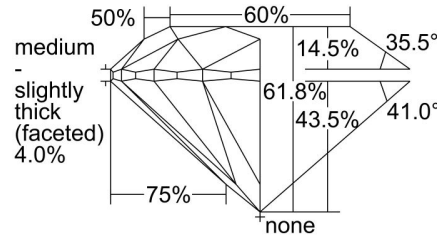

GIA NATURAL DIAMOND GRADING REPORT

 March 15, 2024
 GIA Report Number **6481838196**
 Shape and Cutting Style **Round Brilliant**
 Measurements **6.42 - 6.46 x 3.98 mm**
GRADING RESULTS

 Carat Weight **1.03 carat**
 Color Grade **J**
 Clarity Grade **VVS2**
 Cut Grade **Excellent**
ADDITIONAL GRADING INFORMATION

 Polish **Excellent**
 Symmetry **Excellent**
 Fluorescence **None**
 Inscription(s): **GIA 6481838196**
PROPORTIONS

Profile to actual proportions

CLARITY CHARACTERISTICS

KEY TO SYMBOLS*

-  Cloud
-  Pinpoint

* Red symbols denote internal characteristics (inclusions). Green or black symbols denote external characteristics (blemishes). Diagram is an approximate representation of the diamond, and symbols shown indicate type, position, and approximate size of clarity characteristics. All clarity characteristics may not be shown. Details of finish are not shown.