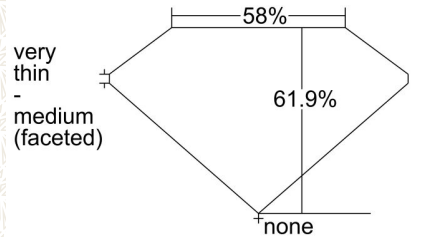

GIA NATURAL COLORED DIAMOND REPORT

April 15, 2024  
 Report Type ..... Grading Report  
 GIA Report Number ..... 6481848802  
 Shape and Cutting Style ..... Round Brilliant  
 Measurements ..... 4.51 - 4.54 x 2.80 mm

Carat Weight ..... 0.35 carat  
 Color Grade ..... Faint Yellow-Green  
 Color Origin ..... Natural  
 Color Distribution ..... Not Applicable  
 Clarity Grade ..... VS2  
 Proportions:

Profile not to actual proportions