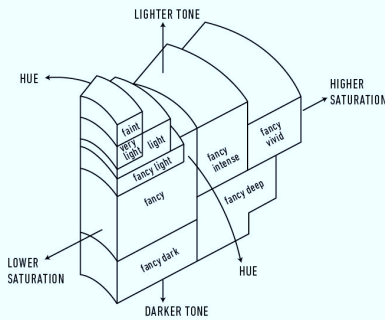

Carat Weight ..... 0.35 carat  
 Color Grade ..... Faint Yellow-Green  
 Color Origin ..... Natural  
 Color Distribution ..... Not Applicable  
 Clarity Grade ..... VS2  
 Proportions:

Profile not to actual proportions

ADDITIONAL INFORMATION

GIA COLORED DIAMOND SCALE

Illustration of GIA fancy color grade interrelationships

GIA CLARITY SCALE

|                     |
|---------------------|
| FLAWLESS            |
| INTERNALLY FLAWLESS |
| VVS <sub>1</sub>    |
| VVS <sub>2</sub>    |
| VS <sub>1</sub>     |
| VS <sub>2</sub>     |
| SI <sub>1</sub>     |
| SI <sub>2</sub>     |
| I <sub>1</sub>      |
| I <sub>2</sub>      |
| I <sub>3</sub>      |

CLARITY CHARACTERISTICS

KEY TO SYMBOLS\*

- Crystal
- ~ Feather
- ∖ Needle
- ∩ Indented Natural

\* Red symbols denote internal characteristics (inclusions). Green or black symbols denote external characteristics (blemishes). Diagram is an approximate representation of the diamond, and symbols shown indicate type, position, and approximate size of clarity characteristics. All clarity characteristics may not be shown. Details of finish are not shown.