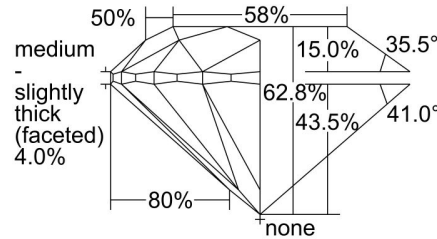

GIA NATURAL DIAMOND GRADING REPORT

March 28, 2024

GIA Report Number 6481855144

Shape and Cutting Style Round Brilliant

Measurements 6.40 - 6.45 x 4.04 mm

GRADING RESULTS

Carat Weight 1.04 carat

Color Grade G

Clarity Grade VS1

Cut Grade Excellent

ADDITIONAL GRADING INFORMATION

Polish Excellent

Symmetry Excellent

Fluorescence None

Inscription(s): GIA 6481855144

Comments: Additional clouds are not shown.

PROPORTIONS

Profile to actual proportions

CLARITY CHARACTERISTICS

KEY TO SYMBOLS*

-  Cloud
-  Feather

* Red symbols denote internal characteristics (inclusions). Green or black symbols denote external characteristics (blemishes). Diagram is an approximate representation of the diamond, and symbols shown indicate type, position, and approximate size of clarity characteristics. All clarity characteristics may not be shown. Details of finish are not shown.