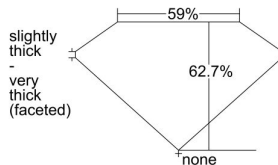

GIA®

FACSIMILE

GIA REPORT 6481861668

Verify this report at GIA.edu

GIA NATURAL DIAMOND DOSSIER®

March 19, 2024
GIA Report Number **6481861668**
Shape and Cutting Style ..... **Heart Brilliant**
Measurements ..... **4.56 x 5.51 x 3.46 mm**

GRADING RESULTS

Carat Weight ..... **0.50 carat**
Color Grade ..... **E**
Clarity Grade **VS1**

ADDITIONAL GRADING INFORMATION

Polish ..... **Excellent**
Symmetry ..... **Good**
Fluorescence ..... **None**
Clarity Characteristics ..... **Crystal, Cloud, Pinpoint**
Inscription(s): **GIA 6481861668**

PROPORTIONS

Profile not to actual proportions

GRADING SCALES

GIA COLOR SCALE		GIA CLARITY SCALE		
COLORLESS	D	VERY VERY SLIGHTLY INCLUDED	FLAWLESS	
	E		INTERNALLY FLAWLESS	
	F		VS₁	
	G		VS₂	
	NEAR COLORLESS	H	VERY SLIGHTLY INCLUDED	VS₁
		I		VS₂
		J		SI₁
		K		SI₂
	FAINT	L	SLIGHTLY INCLUDED	I₁
		M		I₂
N		I₃		
O				
VERT LIGHT	P	INCLUDED		
	Q			
	R			
	S			
	T			
	U			
	V			
	W			
LIGHT	X			
	Z