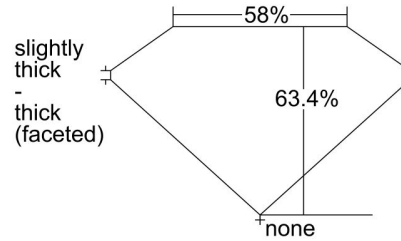

GIA NATURAL DIAMOND GRADING REPORT

March 26, 2024
 GIA Report Number 6481898905
 Shape and Cutting Style Oval Brilliant
 Measurements 8.78 x 6.50 x 4.12 mm

GRADING RESULTS

Carat Weight 1.50 carat
 Color Grade G
 Clarity Grade SI1

ADDITIONAL GRADING INFORMATION

Polish Excellent
 Symmetry Excellent
 Fluorescence None
 Inscription(s): GIA 6481898905

Comments: Additional clouds are not shown. Pinpoints are not shown.

PROPORTIONS

Profile not to actual proportions

CLARITY CHARACTERISTICS

KEY TO SYMBOLS*

- Cloud
- Crystal
- Feather
- Needle
- Natural

* Red symbols denote internal characteristics (inclusions). Green or black symbols denote external characteristics (blemishes). Diagram is an approximate representation of the diamond, and symbols shown indicate type, position, and approximate size of clarity characteristics. All clarity characteristics may not be shown. Details of finish are not shown.