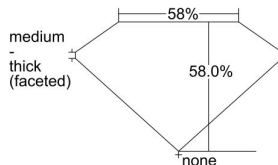

GIA®

FACSIMILE

GIA REPORT 6481901340

Verify this report at GIA.edu

GIA NATURAL DIAMOND DOSSIER®

March 22, 2024
GIA Report Number 6481901340
Shape and Cutting Style ..... Heart Brilliant
Measurements ..... 4.59 x 5.04 x 2.92 mm

GRADING RESULTS

Carat Weight ..... 0.41 carat
Color Grade ..... H
Clarity Grade VS1

ADDITIONAL GRADING INFORMATION

Polish ..... Excellent
Symmetry ..... Very Good
Fluorescence ..... None
Clarity Characteristics ..... Feather, Pinpoint
Inscription(s): GIA 6481901340

PROPORTIONS

Profile not to actual proportions

GRADING SCALES

GIA COLOR SCALE		GIA CLARITY SCALE			
COLORLESS	D	VERY VERY SLIGHTLY INCLUDED	FLAWLESS		
	E		INTERNALLY FLAWLESS		
	F	VERY SLIGHTLY INCLUDED	VVS₁		
	G		VVS₂		
	H		VS₁		
	NEAR COLORLESS	I	SLIGHTLY INCLUDED	VS₂	
		J		SI₁	
		FAINT	K	INCLUDED	SI₂
			L		I₁
			M		I₂
VERT LIGHT	N	LIGHT	I₃		
	O				
	P				
	Q				
	R