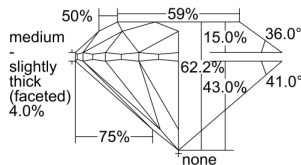

GIA®

FACSIMILE

GIA REPORT 6481913736

Verify this report at GIA.edu

GIA NATURAL DIAMOND DOSSIER®

March 25, 2024
GIA Report Number **6481913736**
Shape and Cutting Style ..... **Round Brilliant**
Measurements ..... **5.88 - 5.92 x 3.67 mm**

GRADING RESULTS

Carat Weight ..... **0.80 carat**
Color Grade ..... **I**
Clarity Grade **VS1**
Cut Grade ..... **Excellent**

ADDITIONAL GRADING INFORMATION

Polish ..... **Excellent**
Symmetry ..... **Excellent**
Fluorescence ..... **None**
Clarity Characteristics ..... **Crystal, Cloud**
Inscription(s): **GIA 6481913736**

PROPORTIONS

Profile to actual proportions

GRADING SCALES

GIA COLOR SCALE	GIA CLARITY SCALE	GIA CUT SCALE	
D	FLAWLESS	EXCELLENT	
E	INTERNALLY FLAWLESS		
F		VVS₁	VERY GOOD
G	VVS₂		
H	VS₁	GOOD	
I	VS₂		
J	SI₁	FAIR	
K	SI₂		
L	I₁	POOR	
M	I₂		
N	I₃		
O			
P			
Q			
R			
S			
T			
U			
V			
W			
X			
Y			
Z