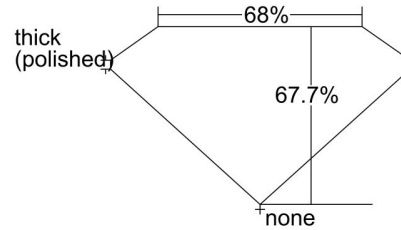

GIA NATURAL DIAMOND GRADING REPORT

March 29, 2024  
 GIA Report Number ..... 6481937687  
 Shape and Cutting Style ..... Cut-Cornered Rectangular  
 Modified Brilliant  
 Measurements ..... 9.44 x 7.35 x 4.97 mm

GRADING RESULTS

Carat Weight ..... 3.01 carat  
 Color Grade ..... H  
 Clarity Grade ..... VS2

ADDITIONAL GRADING INFORMATION

Polish ..... Excellent  
 Symmetry ..... Excellent  
 Fluorescence ..... None  
 Inscription(s): GIA 6481937687  
**Comments:** Additional pinpoints are not shown.

PROPORTIONS

Profile not to actual proportions

CLARITY CHARACTERISTICS

KEY TO SYMBOLS\*

- Crystal
- ∖ Needle
- Pinpoint

GRADING SCALES

GIA COLOR SCALE		GIA CLARITY SCALE	
COLOURLESS	D	VERY VERY SLIGHTLY INCLUDED	FLAWLESS
	E		INTERNALLY FLAWLESS
	F		VVS <sub>1</sub>
NEAR COLOURLESS	G	VERY SLIGHTLY INCLUDED	VVS <sub>2</sub>
	H		VS <sub>1</sub>
	I		VS <sub>2</sub>
FANT	J	SLIGHTLY INCLUDED	SI <sub>1</sub>
	K		SI <sub>2</sub>
	L		I <sub>1</sub>
VERY LIGHT	M	INCLUDED	I <sub>2</sub>
	N		I <sub>3</sub>
	O		
LIGHT	P		
	Q		
	R		
	S		
	T		
	U		
	V		
W			
X			
Y			
Z			