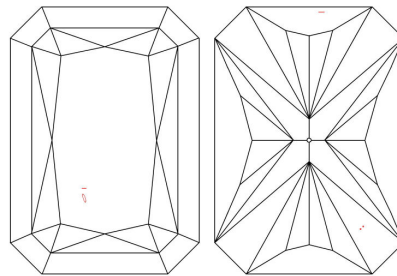

GIA NATURAL DIAMOND GRADING REPORT

March 29, 2024  
 GIA Report Number ..... 6481937687  
 Shape and Cutting Style ..... Cut-Cornered Rectangular  
 Modified Brilliant  
 Measurements ..... 9.44 x 7.35 x 4.97 mm

GRADING RESULTS

Carat Weight ..... 3.01 carat  
 Color Grade ..... H  
 Clarity Grade ..... VS2

ADDITIONAL GRADING INFORMATION

Polish ..... Excellent  
 Symmetry ..... Excellent  
 Fluorescence ..... None  
 Inscription(s): GIA 6481937687  
**Comments:** Additional pinpoints are not shown.

PROPORTIONS

Profile not to actual proportions

CLARITY CHARACTERISTICS

KEY TO SYMBOLS\*

- Crystal
- ∖ Needle
- Pinpoint

GRADING SCALES

GIA COLOR SCALE		GIA CLARITY SCALE	
COLOURLESS	D	VERY VERY SLIGHTLY INCLUDED	FLAWLESS
	E		INTERNALLY FLAWLESS
	F		VVS <sub>1</sub>
NEAR COLOURLESS	G	VERY SLIGHTLY INCLUDED	VVS <sub>2</sub>
	H		VS <sub>1</sub>
	I		VS <sub>2</sub>
FANT	J	SLIGHTLY INCLUDED	SI <sub>1</sub>
	K		SI <sub>2</sub>
	L		I <sub>1</sub>
VERY LIGHT	M	INCLUDED	I <sub>2</sub>
	N		I <sub>3</sub>
	O		
LIGHT	P		
	Q		
	R		
	S		
	T		
	U		
	V		
W			
X			
Y			
Z			