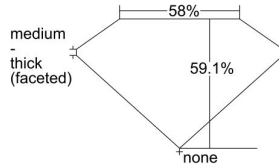

GIA®

FACSIMILE

GIA REPORT 6481948275

Verify this report at GIA.edu

GIA NATURAL DIAMOND DOSSIER®

March 28, 2024
GIA Report Number **6481948275**
Shape and Cutting Style ..... **Heart Brilliant**
Measurements ..... **4.86 x 5.73 x 3.39 mm**

GRADING RESULTS

Carat Weight ..... **0.53 carat**
Color Grade ..... **G**
Clarity Grade **VVS2**

ADDITIONAL GRADING INFORMATION

Polish ..... **Excellent**
Symmetry ..... **Excellent**
Fluorescence ..... **None**
Clarity Characteristics..... **Pinpoint, Cloud, Indented Natural**
Inscription(s): **GIA 6481948275**

PROPORTIONS

Profile not to actual proportions

GRADING SCALES

GIA COLOR SCALE		GIA CLARITY SCALE			
COLORLESS	D	VERY VERY SLIGHTLY INCLUDED	FLAWLESS		
	E		INTERNALLY FLAWLESS		
	F	VERY SLIGHTLY INCLUDED	VVS₁		
	G		VVS₂		
	H		VS₁		
	NEAR COLORLESS	I	SLIGHTLY INCLUDED	VS₂	
		J		SI₁	
		FAINT	K	INCLUDED	SI₂
			L		I₁
			M		I₂
VERT LIGHT	N	INCLUDED	I₃		
	O				
	P				
	Q				
	R				
LIGHT	S				
	T				
	U				
	V				
	W				
	X				
Y					
Z