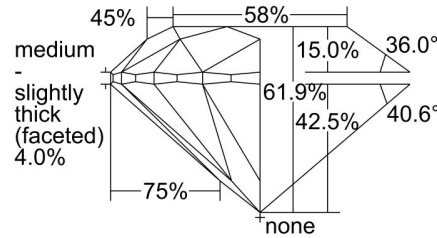

GIA NATURAL DIAMOND GRADING REPORT

April 02, 2024  
 GIA Report Number ..... 6481975471  
 Shape and Cutting Style ..... Round Brilliant  
 Measurements ..... 7.37 - 7.42 x 4.58 mm

GRADING RESULTS

Carat Weight ..... 1.57 carat  
 Color Grade ..... H  
 Clarity Grade ..... SI1  
 Cut Grade ..... Excellent

PROPORTIONS

Profile to actual proportions

CLARITY CHARACTERISTICS

KEY TO SYMBOLS\*

-  Twinning Wisp
-  Feather

\* Red symbols denote internal characteristics (inclusions). Green or black symbols denote external characteristics (blemishes). Diagram is an approximate representation of the diamond, and symbols shown indicate type, position, and approximate size of clarity characteristics. All clarity characteristics may not be shown. Details of finish are not shown.