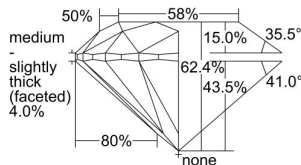

GIA®

FACSIMILE

GIA REPORT 6481978209

Verify this report at GIA.edu

GIA NATURAL DIAMOND DOSSIER®

April 02, 2024
GIA Report Number **6481978209**
Shape and Cutting Style ..... **Round Brilliant**
Measurements ..... **4.57 - 4.58 x 2.85 mm**

GRADING RESULTS

Carat Weight ..... **0.37 carat**
Color Grade ..... **H**
Clarity Grade **VS2**
Cut Grade ..... **Excellent**

ADDITIONAL GRADING INFORMATION

Polish ..... **Excellent**
Symmetry ..... **Excellent**
Fluorescence ..... **Faint**
Clarity Characteristics..... **Cloud, Crystal**
Inscription(s): **GIA 6481978209**

PROPORTIONS

Profile to actual proportions

GRADING SCALES

GIA COLOR SCALE	GIA CLARITY SCALE	GIA CUT SCALE	
D	FLAWLESS	EXCELLENT	
E	INTERNALLY FLAWLESS		
F		VVS₁	VERY GOOD
G	VVS₂		
H	VS₁	GOOD	
I	VS₂		
J	SI₁	FAIR	
K	SI₂		
L	I₁	POOR	
M	I₂		
N	I₃		
O			
P			
Q			
R			
S			
T			
U			
V			
W			
X			
Y			
Z