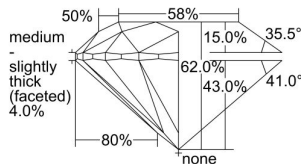

GIA®

FACSIMILE

GIA REPORT 6481978743

Verify this report at GIA.edu

GIA NATURAL DIAMOND DOSSIER®

April 02, 2024
GIA Report Number **6481978743**
Shape and Cutting Style ..... **Round Brilliant**
Measurements ..... **4.60 - 4.62 x 2.86 mm**

GRADING RESULTS

Carat Weight ..... **0.37 carat**
Color Grade ..... **D**
Clarity Grade **VS1**
Cut Grade ..... **Excellent**

ADDITIONAL GRADING INFORMATION

Polish ..... **Excellent**
Symmetry ..... **Excellent**
Fluorescence ..... **None**
Clarity Characteristics ..... **Cloud, Pinpoint**
Inscription(s): **GIA 6481978743**

PROPORTIONS

Profile to actual proportions

GRADING SCALES

GIA COLOR SCALE

COLORED	D
	E
	F
	G
	H
	I
	J
NEAR COLORLESS	K
	L
	M
	N
	O
	P
	R
	S
	T
	U
	V
	W
	X
	Y
LIGHT	Z

GIA CLARITY SCALE

FLAWLESS	VERY VERY SLIGHTLY INCLUDED	VS₁	VS₂	SI₁	SI₂	I₁	I₂	I₃	
									FLAWLESS
INTERNALLY FLAWLESS	VERY SLIGHTLY INCLUDED	VS₁	VS₂	SI₁	SI₂	I₁	I₂	I₃	

GIA CUT SCALE

EXCELLENT
VERY GOOD
GOOD
FAIR
POOR