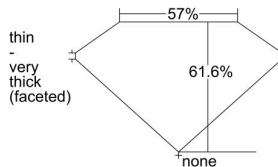

GIA®

FACSIMILE

GIA REPORT 6482033921

Verify this report at GIA.edu

GIA NATURAL DIAMOND DOSSIER®

November 08, 2023
GIA Report Number **6482033921**
Shape and Cutting Style ..... **Heart Brilliant**
Measurements ..... **5.19 x 6.03 x 3.72 mm**

GRADING RESULTS

Carat Weight ..... **0.70 carat**
Color Grade ..... **H**
Clarity Grade **VS1**

ADDITIONAL GRADING INFORMATION

Polish ..... **Excellent**
Symmetry ..... **Excellent**
Fluorescence ..... **None**
Clarity Characteristics ..... **Feather**
Inscription(s): **GIA 6482033921**

PROPORTIONS

Profile not to actual proportions

GRADING SCALES

GIA COLOR SCALE		GIA CLARITY SCALE		
NEAR COLORLESS	D	VERY VERY SLIGHTLY INCLUDED	FLAWLESS	
	E		INTERNALLY FLAWLESS	
	F	VERY SLIGHTLY INCLUDED	VVS₁	
	G		VVS₂	
	H		VS₁	
	FAINT	I	SLIGHTLY INCLUDED	VS₂
		J		SI₁
		K	INCLUDED	SI₂
		L		I₁
		M		I₂
LIGHT	N		I₃	
	O			
	P			
	Q			
	R			
	S			
	T			
	U			
	V			
	W			
	X			
	Y			
	Z