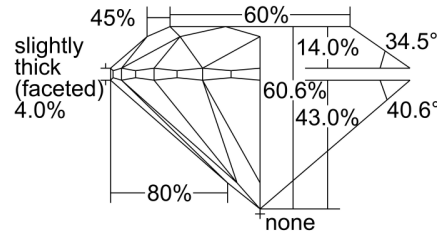

GIA NATURAL DIAMOND GRADING REPORT

November 10, 2023
 GIA Report Number 6482068942
 Shape and Cutting Style Round Brilliant
 Measurements 7.64 - 7.68 x 4.64 mm

GRADING RESULTS

Carat Weight 1.70 carat
 Color Grade K, Faint Brown
 Clarity Grade VS1
 Cut Grade Excellent

PROPORTIONS

Profile to actual proportions

CLARITY CHARACTERISTICS

KEY TO SYMBOLS*

- Crystal
- Pinpoint
- ~ Feather
- ⋈ Indented Natural
- ☉ Cloud
- ∖ Needle

* Red symbols denote internal characteristics (inclusions). Green or black symbols denote external characteristics (blemishes). Diagram is an approximate representation of the diamond, and symbols shown indicate type, position, and approximate size of clarity characteristics. All clarity characteristics may not be shown. Details of finish are not shown.