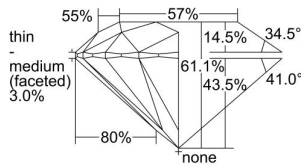

GIA®

FACSIMILE

GIA REPORT 6482142369

Verify this report at GIA.edu

GIA NATURAL DIAMOND DOSSIER®

December 10, 2023
GIA Report Number **6482142369**
Shape and Cutting Style ..... **Round Brilliant**
Measurements ..... **6.03 - 6.05 x 3.69 mm**

GRADING RESULTS

Carat Weight ..... **0.82 carat**
Color Grade ..... **D**
Clarity Grade **S11**
Cut Grade ..... **Excellent**

ADDITIONAL GRADING INFORMATION

Polish ..... **Excellent**
Symmetry ..... **Excellent**
Fluorescence ..... **None**
Clarity Characteristics ..... **Crystal**

Inscription(s): GIA 6482142369, 60376273

PROPORTIONS

Profile to actual proportions

GRADING SCALES

GIA COLOR SCALE	GIA CLARITY SCALE	GIA CUT SCALE	
D	FLAWLESS	EXCELLENT	
E	INTERNALLY FLAWLESS		
F		VVS₁	VERY GOOD
G	VVS₂		
H	VS₁	GOOD	
I	VS₂		
J	S1₁	FAIR	
K	S1₂		
L	I₁	POOR	
M	I₂		
N	I₃		
O			
P			
Q			
R			
S			
T			
U			
V			
W			
X			
Y			
Z