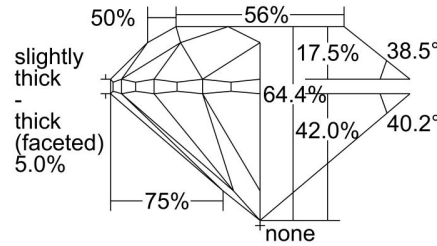

GIA NATURAL DIAMOND GRADING REPORT

December 18, 2023

GIA Report Number 6482181750

Shape and Cutting Style Round Brilliant

Measurements 6.25 - 6.28 x 4.04 mm

GRADING RESULTS

Carat Weight 1.01 carat

Color Grade G

Clarity Grade VS1

Cut Grade Very Good

ADDITIONAL GRADING INFORMATION

Polish Excellent

Symmetry Excellent

Fluorescence None

Inscription(s): GIA 6482181750

Comments: Additional clouds, additional pinpoints and surface graining are not shown.

PROPORTIONS

Profile to actual proportions

CLARITY CHARACTERISTICS

KEY TO SYMBOLS*

-  Cloud
-  Pinpoint
-  Needle
-  Natural

* Red symbols denote internal characteristics (inclusions). Green or black symbols denote external characteristics (blemishes). Diagram is an approximate representation of the diamond, and symbols shown indicate type, position, and approximate size of clarity characteristics. All clarity characteristics may not be shown. Details of finish are not shown.