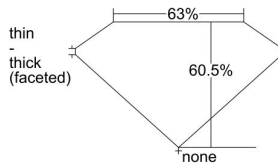

GIA®

FACSIMILE

GIA REPORT 6482186798

Verify this report at GIA.edu

GIA NATURAL DIAMOND DOSSIER®

December 18, 2023
GIA Report Number **6482186798**
Shape and Cutting Style ..... **Heart Brilliant**
Measurements ..... **5.08 x 5.84 x 3.53 mm**

GRADING RESULTS

Carat Weight ..... **0.61 carat**
Color Grade ..... **E**
Clarity Grade **VS2**

ADDITIONAL GRADING INFORMATION

Polish ..... **Excellent**
Symmetry ..... **Excellent**
Fluorescence ..... **None**
Clarity Characteristics ..... **Crystal, Cloud**
Inspection(s): GIA 6482186798

PROPORTIONS

Profile not to actual proportions

GRADING SCALES

GIA COLOR SCALE		GIA CLARITY SCALE	
COLORLESS	D	VERY VERY SLIGHTLY INCLUDED	FLAWLESS
	E		INTERNALLY FLAWLESS
	F		VVS₁
	G		VVS₂
	H		VS₁
	I		VS₂
	J		SI₁
	K		SI₂
	L		I₁
	M		I₂
NEAR COLORLESS	N	SLIGHTLY INCLUDED	I₃
	O		
	P		
	Q		
FAINT	R		
	S		
	T		
	U		
VERT LIGHT	V		
	W		
	X		
	Y		
LIGHT	Z