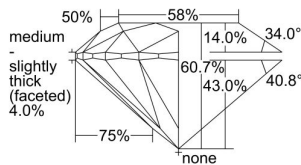

GIA®

FACSIMILE

GIA REPORT 6482192481

Verify this report at GIA.edu

GIA NATURAL DIAMOND DOSSIER®

December 20, 2023
GIA Report Number **6482192481**
Shape and Cutting Style ..... **Round Brilliant**
Measurements ..... **4.84 - 4.88 x 2.95 mm**

GRADING RESULTS

Carat Weight ..... **0.42 carat**
Color Grade ..... **F**
Clarity Grade **VS1**
Cut Grade ..... **Excellent**

ADDITIONAL GRADING INFORMATION

Polish ..... **Excellent**
Symmetry ..... **Excellent**
Fluorescence ..... **None**
Clarity Characteristics ..... **Cloud, Pinpoint**
Inscription(s): **GIA 6482192481**

PROPORTIONS

Profile to actual proportions

GRADING SCALES

GIA COLOR SCALE

COLORLESS	D
	E
	F
	G
	H
	I
	J
NEAR COLORLESS	K
	L
FAIN	M
	N
	O
	P
VERY LIGHT	Q
	R
	S
	T
	U
	V
LIGHT	W
	X
	Y
	Z

GIA CLARITY SCALE

FLAWLESS	VERY VERY SLIGHTLY INCLUDED	VS₁	VS₂	VS₁	VS₂	SI₁	SI₂	I₁	I₂	I₃			
											VERY SLIGHTLY INCLUDED	SLIGHTLY INCLUDED	INCLUDED

GIA CUT SCALE

EXCELLENT
VERY GOOD
GOOD
FAIR
POOR