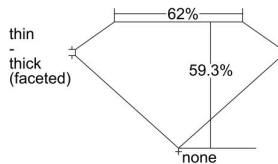

GIA®

FACSIMILE

GIA REPORT 6482192670

Verify this report at GIA.edu

GIA NATURAL DIAMOND DOSSIER®

December 19, 2023
GIA Report Number **6482192670**
Shape and Cutting Style ..... **Heart Brilliant**
Measurements ..... **4.06 x 4.72 x 2.80 mm**

GRADING RESULTS

Carat Weight ..... **0.30 carat**
Color Grade ..... **F**
Clarity Grade **VS2**

ADDITIONAL GRADING INFORMATION

Polish ..... **Excellent**
Symmetry ..... **Very Good**
Fluorescence ..... **None**
Clarity Characteristics..... **Crystal, Cloud, Knot, Feather**
Inscription(s): **GIA 6482192670**

PROPORTIONS

Profile not to actual proportions

GRADING SCALES

GIA COLOR SCALE		GIA CLARITY SCALE			
COLORLESS	D	VERY VERY SLIGHTLY INCLUDED	FLAWLESS		
	E		INTERNALLY FLAWLESS		
	F	VERY SLIGHTLY INCLUDED	VVS₁		
	G		VVS₂		
	H		VS₁		
	NEAR COLORLESS	I	SLIGHTLY INCLUDED	VS₂	
		J		SI₁	
		FAINT	K	INCLUDED	SI₂
			L		I₁
			M		I₂
VERT LIGHT	N	NOT GRADED	I₃		
	O				
	P				
	Q				
	R				
	S				
	T				
LIGHT	U				
	V				
	W				
	X				
Y					
Z