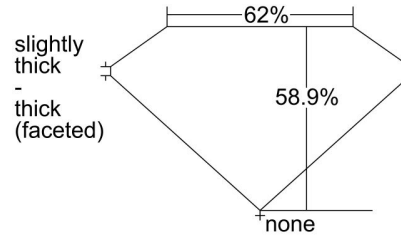

GIA NATURAL DIAMOND GRADING REPORT

December 22, 2023
 GIA Report Number 6482194313
 Shape and Cutting Style Pear Brilliant
 Measurements 10.30 x 6.60 x 3.89 mm

GRADING RESULTS

Carat Weight 1.60 carat
 Color Grade E
 Clarity Grade SI1

ADDITIONAL GRADING INFORMATION

Polish Excellent
 Symmetry Excellent
 Fluorescence None
 Inscription(s): GIA 6482194313

Comments: Additional clouds are not shown. Pinpoints are not shown.

PROPORTIONS

Profile not to actual proportions

CLARITY CHARACTERISTICS

KEY TO SYMBOLS*

- Crystal
- ~ Feather
- ⊙ Cloud
- \\ Needle

* Red symbols denote internal characteristics (inclusions). Green or black symbols denote external characteristics (blemishes). Diagram is an approximate representation of the diamond, and symbols shown indicate type, position, and approximate size of clarity characteristics. All clarity characteristics may not be shown. Details of finish are not shown.