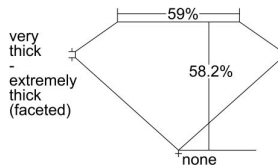

GIA®

FACSIMILE

GIA REPORT 6482202830

Verify this report at GIA.edu

GIA NATURAL DIAMOND DOSSIER®

December 21, 2023
GIA Report Number **6482202830**
Shape and Cutting Style ..... **Heart Brilliant**
Measurements ..... **4.89 x 5.52 x 3.21 mm**

GRADING RESULTS

Carat Weight ..... **0.55 carat**
Color Grade ..... **F**
Clarity Grade **VS2**

ADDITIONAL GRADING INFORMATION

Polish ..... **Excellent**
Symmetry ..... **Excellent**
Fluorescence ..... **None**
Clarity Characteristics..... **Crystal, Cloud**
Inscription(s): **GIA 6482202830**

PROPORTIONS

Profile not to actual proportions

GRADING SCALES

GIA COLOR SCALE		GIA CLARITY SCALE	
COLORLESS	D	VERY VERY SLIGHTLY INCLUDED	FLAWLESS
	E		INTERNALLY FLAWLESS
	F		VVS₁
	G		VVS₂
	H		VS₁
	I		VS₂
	J		SI₁
	K		SI₂
	L		I₁
	M		I₂
NEAR COLORLESS	N	SLIGHTLY INCLUDED	I₃
	O		
	P		
	Q		
FAINT	R		
	S		
	T		
	U		
VERT LIGHT	V		
	W		
	X		
	Y		
LIGHT	Z