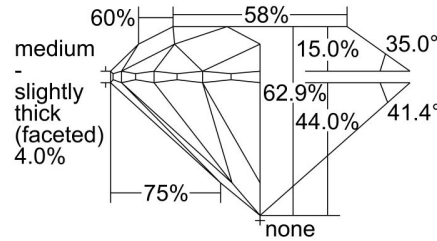

GIA NATURAL DIAMOND GRADING REPORT

December 26, 2023
 GIA Report Number 6482225672
 Shape and Cutting Style Round Brilliant
 Measurements 9.13 - 9.20 x 5.77 mm

GRADING RESULTS

Carat Weight 3.01 carat
 Color Grade J
 Clarity Grade SI1
 Cut Grade Excellent

ADDITIONAL GRADING INFORMATION

Polish Excellent
 Symmetry Excellent
 Fluorescence None
 Inscription(s): GIA 6482225672

PROPORTIONS

Profile to actual proportions

CLARITY CHARACTERISTICS

KEY TO SYMBOLS*

- Feather
- Crystal
- Needle
- Pinpoint

* Red symbols denote internal characteristics (inclusions). Green or black symbols denote external characteristics (blemishes). Diagram is an approximate representation of the diamond, and symbols shown indicate type, position, and approximate size of clarity characteristics. All clarity characteristics may not be shown. Details of finish are not shown.