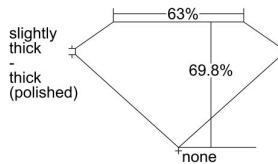

GIA®

FACSIMILE

GIA REPORT 6482231064

Verify this report at GIA.edu

GIA NATURAL DIAMOND DOSSIER®

December 27, 2023
GIA Report Number 6482231064
Shape and Cutting Style ..... **Cut-Cornered Rectangular Modified Brilliant**
Measurements ..... 7.16 x 4.60 x 3.21 mm

GRADING RESULTS

Carat Weight ..... 0.91 carat
Color Grade ..... G
Clarity Grade VS1

ADDITIONAL GRADING INFORMATION

Polish ..... Very Good
Symmetry ..... Excellent
Fluorescence ..... Faint
Clarity Characteristics ..... Crystal
Inscription(s): GIA 6482231064

PROPORTIONS

Profile not to actual proportions

GRADING SCALES

GIA COLOR SCALE		GIA CLARITY SCALE	
COLORLESS	D	VERY VERY SLIGHTLY INCLUDED	FLAWLESS
	E		INTERNALLY FLAWLESS
	F		VVS₁
NEAR COLORLESS	G	VERY SLIGHTLY INCLUDED	VVS₂
	H		VS₁
	I		VS₂
FAINT	J	SLIGHTLY INCLUDED	SI₁
	K		SI₂
	L		I₁
VERT LIGHT	M	INCLUDED	I₂
	N		I₃
	O		
LIGHT	P		
	Q		
	R		
	S		
	T		
	U		
	V		
W			
X			
Y			
Z