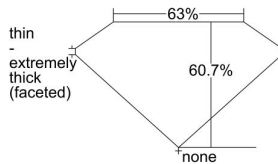

GIA®

FACSIMILE

GIA REPORT 6482250462

Verify this report at GIA.edu

GIA NATURAL DIAMOND DOSSIER®

December 28, 2023
GIA Report Number **6482250462**
Shape and Cutting Style ..... **Heart Brilliant**
Measurements ..... **4.12 x 4.54 x 2.76 mm**

GRADING RESULTS

Carat Weight ..... **0.30 carat**
Color Grade ..... **D**
Clarity Grade **S11**

ADDITIONAL GRADING INFORMATION

Polish ..... **Excellent**
Symmetry ..... **Very Good**
Fluorescence ..... **None**
Clarity Characteristics ..... **Crystal, Feather**
Inscription(s): **GIA 6482250462**

PROPORTIONS

Profile not to actual proportions

GRADING SCALES

GIA COLOR SCALE		GIA CLARITY SCALE			
COLORLESS	D	VERY VERY SLIGHTLY INCLUDED	FLAWLESS		
	E		INTERNALLY FLAWLESS		
	F		VVS₁		
	NEAR COLORLESS	G	VVS₂		
		H	VERY SLIGHTLY INCLUDED	VS₁	
		I		VS₂	
		FAINT	J	SLIGHTLY INCLUDED	S1₁
			K		S1₂
	L		INCLUDED		I₁
	M			I₂	
VERT LIGHT	N		INCLUDED	I₃	
	O				
	P				
	Q				
	R				
LIGHT	S				
	T				
	U				
	V				
	Z