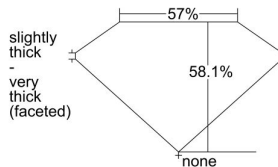

GIA®

FACSIMILE

GIA REPORT 6482256579

Verify this report at GIA.edu

GIA NATURAL DIAMOND DOSSIER®

January 02, 2024
GIA Report Number 6482256579
Shape and Cutting Style ..... Heart Brilliant
Measurements ..... 5.50 x 6.40 x 3.72 mm

GRADING RESULTS

Carat Weight ..... 0.76 carat
Color Grade I
Clarity Grade VVS2

ADDITIONAL GRADING INFORMATION

Polish ..... Excellent
Symmetry ..... Excellent
Fluorescence ..... None
Clarity Characteristics..... Needle, Cloud
Inscription(s): GIA 6482256579

PROPORTIONS

Profile not to actual proportions

GRADING SCALES

GIA COLOR SCALE		GIA CLARITY SCALE			
COLORLESS	D	VERY VERY SLIGHTLY INCLUDED	FLAWLESS		
	E		INTERNALLY FLAWLESS		
	F		VVS₁		
	G		VVS₂		
	H		VS₁		
	I		VS₂		
	NEAR COLORLESS	J	SLIGHTLY INCLUDED	SI₁	
		K		SI₂	
		L		I₁	
		FAINT	M	INCLUDED	I₂
N			I₃		
O					
VERT LIGHT	P				
	Q				
	R				
	LIGHT	S			
		T			
		U			
V					
W					
X					
Y					
Z