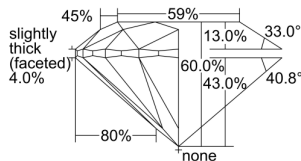

GIA®

FACSIMILE

GIA REPORT 6482264755

Verify this report at GIA.edu

GIA NATURAL DIAMOND DOSSIER®

January 01, 2024
GIA Report Number **6482264755**
Shape and Cutting Style ..... **Round Brilliant**
Measurements ..... **5.33 - 5.36 x 3.21 mm**

GRADING RESULTS

Carat Weight ..... **0.56 carat**
Color Grade ..... **E**
Clarity Grade **VS2**
Cut Grade ..... **Excellent**

ADDITIONAL GRADING INFORMATION

Polish ..... **Excellent**
Symmetry ..... **Excellent**
Fluorescence ..... **None**
Clarity Characteristics..... **Crystal, Needle**
Inscription(s): **GIA 6482264755**

PROPORTIONS

GRADING SCALES

GIA COLOR SCALE	GIA CLARITY SCALE	GIA CUT SCALE	
D	FLAWLESS	EXCELLENT	
E	INTERNALLY FLAWLESS		
F		VVS₁	VERY GOOD
G	VVS₂		
H	VS₁	GOOD	
I	VS₂		
J	SI₁	FAIR	
K	SI₂		
L	I₁	POOR	
M	I₂		
N	I₃		
O			
P			
Q			
R			
S			
T			
U			
V			
W			
X			
Y			
Z