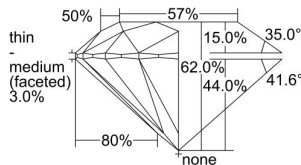

GIA®

FACSIMILE

GIA REPORT 6482279384

Verify this report at GIA.edu

GIA NATURAL DIAMOND DOSSIER®

January 02, 2024
GIA Report Number **6482279384**
Shape and Cutting Style ..... **Round Brilliant**
Measurements ..... **4.10 - 4.13 x 2.55 mm**

GRADING RESULTS

Carat Weight ..... **0.26 carat**
Color Grade ..... **G**
Clarity Grade **VS2**
Cut Grade ..... **Excellent**

ADDITIONAL GRADING INFORMATION

Polish ..... **Excellent**
Symmetry ..... **Excellent**
Fluorescence ..... **Faint**
Clarity Characteristics..... **Cloud, Indented Natural**
Inscription(s): **GIA 6482279384**

PROPORTIONS

Profile to actual proportions

GRADING SCALES

GIA COLOR SCALE	GIA CLARITY SCALE	GIA CUT SCALE	
D	FLAWLESS	EXCELLENT	
E	INTERNALLY FLAWLESS		
F		VVS₁	VERY GOOD
G	VVS₂		
H	VS₁	GOOD	
I	VS₂		
J	SI₁	FAIR	
K	SI₂		
L	I₁	POOR	
M	I₂		
N	I₃		
O			
P			
Q			
R			
S			
T			
U			
V			
W			
X			
Y			
Z