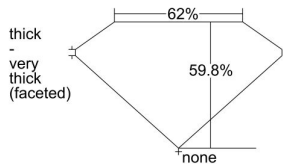

GIA®

FACSIMILE

GIA REPORT 6482279546

Verify this report at GIA.edu

GIA NATURAL DIAMOND DOSSIER®

January 03, 2024
GIA Report Number **6482279546**
Shape and Cutting Style ..... **Marquise Brilliant**
Measurements ..... **8.66 x 3.98 x 2.38 mm**

GRADING RESULTS

Carat Weight ..... **0.51 carat**
Color Grade ..... **F**
Clarity Grade **S11**

ADDITIONAL GRADING INFORMATION

Polish ..... **Excellent**
Symmetry ..... **Excellent**
Fluorescence ..... **None**
Clarity Characteristics ..... **Twinning Wisp**
Inscription(s): **GIA 6482279546**

PROPORTIONS

Profile not to actual proportions

GRADING SCALES

GIA COLOR SCALE		GIA CLARITY SCALE			
COLORLESS	D	VERY VERY SLIGHTLY INCLUDED	FLAWLESS		
	E		INTERNALLY FLAWLESS		
	F		VVS₁		
	NEAR COLORLESS	G	VERY SLIGHTLY INCLUDED	VVS₂	
		H		VS₁	
		FANT	I	SLIGHTLY INCLUDED	VS₂
			J		S1₁
	LIGHT	K	INCLUDED	S1₂	
		L		I₁	
		M	I₂		
N					
O					
P		I₃			
Q					
R					
S					
T					
U					
V					
W					
X					
Y					
Z