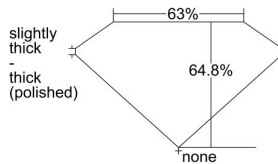

GIA®

FACSIMILE

GIA REPORT 6482288005

Verify this report at GIA.edu

GIA NATURAL DIAMOND DOSSIER®

January 05, 2024
GIA Report Number 6482288005
Shape and Cutting Style ..... **Cut-Cornered Rectangular Modified Brilliant**
Measurements ..... 5.87 x 4.25 x 2.75 mm

GRADING RESULTS

Carat Weight ..... 0.64 carat
Color Grade ..... D
Clarity Grade VS2

ADDITIONAL GRADING INFORMATION

Polish ..... Excellent
Symmetry ..... Very Good
Fluorescence ..... None
Clarity Characteristics ..... Crystal
Inscription(s): GIA 6482288005

PROPORTIONS

Profile not to actual proportions

GRADING SCALES

GIA COLOR SCALE		GIA CLARITY SCALE			
COLORLESS	D	VERY VERY SLIGHTLY INCLUDED	FLAWLESS		
	E		INTERNALLY FLAWLESS		
	F	VERY SLIGHTLY INCLUDED	VVS₁		
	G		VVS₂		
	H		VS₁		
	NEAR COLORLESS	I	SLIGHTLY INCLUDED	VS₂	
		J		SI₁	
		FAINT	K	INCLUDED	SI₂
			L		I₁
			M		I₂
VERT LIGHT	N	LIGHT	I₃		
	O				
	P				
	Q				
	R