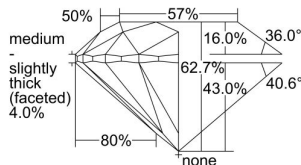

GIA®

FACSIMILE

GIA REPORT 6482294554

Verify this report at GIA.edu

GIA NATURAL DIAMOND DOSSIER®

January 04, 2024
GIA Report Number 6482294554
Shape and Cutting Style ..... Round Brilliant
Measurements ..... 4.65 - 4.68 x 2.92 mm

GRADING RESULTS

Carat Weight ..... 0.40 carat
Color Grade ..... E
Clarity Grade VVS1
Cut Grade ..... Excellent

ADDITIONAL GRADING INFORMATION

Polish ..... Excellent
Symmetry ..... Excellent
Fluorescence ..... Medium Blue
Clarity Characteristics ..... Pinpoint
Inscription(s): GIA 6482294554

PROPORTIONS

Profile to actual proportions

GRADING SCALES

GIA COLOR SCALE

COLORLESS	D
	E
	F
	G
	H
	I
	J
NEAR COLORLESS	K
	L
Faint	M
	N
	O
	P
	Q
	R
	S
	T
	U
	V
	W
	X
	Y
Light	Z

GIA CLARITY SCALE

FLAWLESS	INTERNAL FLAWLESS	
		FLAWLESS
VERY VERY SLIGHTLY INCLUDED	VVS₁	
	VVS₂	
VERY SLIGHTLY INCLUDED	VS₁	
	VS₂	
SLIGHTLY INCLUDED	SI₁	
	SI₂	
INCLUDED	I₁	
	I₂	
	I₃	

GIA CUT SCALE

EXCELLENT
VERY GOOD
GOOD
FAIR
POOR