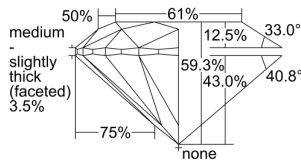

GIA®

FACSIMILE

GIA REPORT 6482304878

Verify this report at GIA.edu

GIA NATURAL DIAMOND DOSSIER®

January 23, 2024
GIA Report Number **6482304878**
Shape and Cutting Style ..... **Round Brilliant**
Measurements ..... **3.74 - 3.75 x 2.22 mm**

GRADING RESULTS

Carat Weight ..... **0.19 carat**
Color Grade ..... **F**
Clarity Grade **VVS1**
Cut Grade ..... **Excellent**

ADDITIONAL GRADING INFORMATION

Polish ..... **Excellent**
Symmetry ..... **Excellent**
Fluorescence ..... **None**
Clarity Characteristics ..... **Pinpoint**
Inscription(s): **GIA 6482304878**

PROPORTIONS

Profile to actual proportions

GRADING SCALES

GIA COLOR SCALE	GIA CLARITY SCALE	GIA CUT SCALE	
D	FLAWLESS	EXCELLENT	
E	INTERNALLY FLAWLESS		
F		VVS₁	VERY GOOD
G	VVS₂		
H	VS₁	GOOD	
I	VS₂		
J	SI₁	FAIR	
K	SI₂		
L	I₁	POOR	
M	I₂		
N	I₃		
O			
P			
Q			
R			
S			
T			
U			
V			
W			
X			
Y			
Z