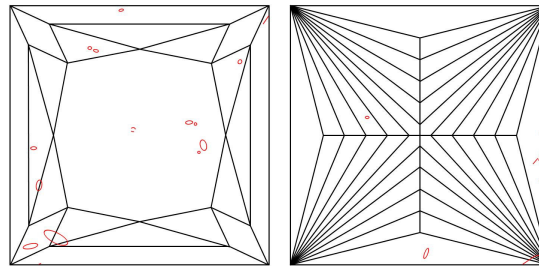

Carat Weight ..... 3.01 carat  
 Color Grade ..... G  
 Clarity Grade ..... SI2

ADDITIONAL GRADING INFORMATION

Polish ..... Excellent  
 Symmetry ..... Very Good  
 Fluorescence ..... Faint  
 Inscription(s): GIA 6482319285  
**Comments:** Pinpoints are not shown.

PROPORTIONS

Profile not to actual proportions

CLARITY CHARACTERISTICS

KEY TO SYMBOLS\*

- Crystal
- ~ Feather
- ☉ Cloud

\* Red symbols denote internal characteristics (inclusions). Green or black symbols denote external characteristics (blemishes). Diagram is an approximate representation of the diamond, and symbols shown indicate type, position, and approximate size of clarity characteristics. All clarity characteristics may not be shown. Details of finish are not shown.