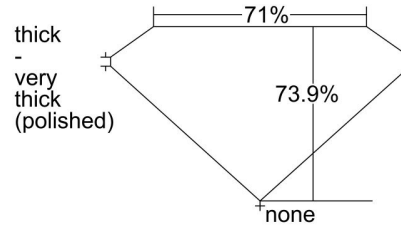

GIA NATURAL DIAMOND GRADING REPORT

January 09, 2024  
 GIA Report Number ..... 6482319285  
 Shape and Cutting Style ..... Square Modified Brilliant  
 Measurements ..... 7.75 x 7.74 x 5.72 mm

GRADING RESULTS

Carat Weight ..... 3.01 carat  
 Color Grade ..... G  
 Clarity Grade ..... SI2

ADDITIONAL GRADING INFORMATION

Polish ..... Excellent  
 Symmetry ..... Very Good  
 Fluorescence ..... Faint  
 Inscription(s): GIA 6482319285  
**Comments:** Pinpoints are not shown.

PROPORTIONS

Profile not to actual proportions

CLARITY CHARACTERISTICS

KEY TO SYMBOLS\*

- Crystal
- ~ Feather
- ☉ Cloud

\* Red symbols denote internal characteristics (inclusions). Green or black symbols denote external characteristics (blemishes). Diagram is an approximate representation of the diamond, and symbols shown indicate type, position, and approximate size of clarity characteristics. All clarity characteristics may not be shown. Details of finish are not shown.