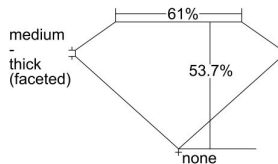

GIA®

FACSIMILE

GIA REPORT 6482319522

Verify this report at GIA.edu

GIA NATURAL DIAMOND DOSSIER®

January 08, 2024
GIA Report Number **6482319522**
Shape and Cutting Style ..... **Heart Brilliant**
Measurements ..... **4.79 x 5.38 x 2.89 mm**

GRADING RESULTS

Carat Weight ..... **0.42 carat**
Color Grade ..... **G**
Clarity Grade **VS2**

ADDITIONAL GRADING INFORMATION

Polish ..... **Excellent**
Symmetry ..... **Very Good**
Fluorescence ..... **None**
Clarity Characteristics ..... **Crystal**
Inscription(s): GIA 6482319522

PROPORTIONS

Profile not to actual proportions

GRADING SCALES

GIA COLOR SCALE		GIA CLARITY SCALE			
COLORLESS	D	VERY VERY SLIGHTLY INCLUDED	FLAWLESS		
	E		INTERNALLY FLAWLESS		
	F	VERY SLIGHTLY INCLUDED	VVS₁		
	G		VVS₂		
	H		VS₁		
	NEAR COLORLESS	I	SLIGHTLY INCLUDED	VS₂	
		J		SI₁	
		FAINT	K	INCLUDED	SI₂
			L		I₁
			M		I₂
VERT LIGHT	N	LIGHT	I₃		
	O				
	P				
	Q				
	R