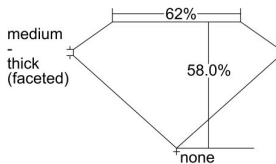

GIA®

FACSIMILE

GIA REPORT 6482347540

Verify this report at GIA.edu

GIA NATURAL DIAMOND DOSSIER®

January 12, 2024
GIA Report Number **6482347540**
Shape and Cutting Style ..... **Heart Brilliant**
Measurements ..... **5.49 x 6.43 x 3.73 mm**

GRADING RESULTS

Carat Weight ..... **0.79 carat**
Color Grade ..... **H**
Clarity Grade **VS1**

ADDITIONAL GRADING INFORMATION

Polish ..... **Excellent**
Symmetry ..... **Excellent**
Fluorescence ..... **Medium Blue**
Clarity Characteristics ..... **Crystal**
Inscription(s): **GIA 6482347540**

PROPORTIONS

Profile not to actual proportions

GRADING SCALES

GIA COLOR SCALE		GIA CLARITY SCALE			
COLORLESS	D	VERY VERY SLIGHTLY INCLUDED	FLAWLESS		
	E		INTERNALLY FLAWLESS		
	F	VERY SLIGHTLY INCLUDED	VVS₁		
	G		VVS₂		
	H		VS₁		
	NEAR COLORLESS	I	SLIGHTLY INCLUDED	VS₂	
		J		SI₁	
		FAINT	K	INCLUDED	SI₂
			L		I₁
			M		I₂
VERT LIGHT	N	LIGHT	I₃		
	O				
	P				
	Q				
	R