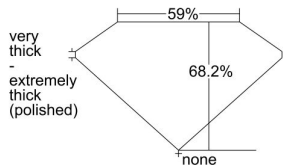

GIA®

FACSIMILE

GIA REPORT 6482349971

Verify this report at GIA.edu

GIA NATURAL DIAMOND DOSSIER®

January 16, 2024
GIA Report Number **6482349971**
Shape and Cutting Style ..... **Mofidied Flame Step Cut**
Measurements ..... **5.84 x 3.76 x 2.56 mm**

GRADING RESULTS

Carat Weight ..... **0.52 carat**
Color Grade ..... **F**
Clarity Grade **VS1**

ADDITIONAL GRADING INFORMATION

Polish ..... **Excellent**
Symmetry ..... **Good**
Fluorescence ..... **None**
Clarity Characteristics..... **Feather, Pinpoint**
Inscription(s): **GIA 6482349971**

PROPORTIONS

Profile not to actual proportions

GRADING SCALES

GIA COLOR SCALE		GIA CLARITY SCALE	
COLORLESS	D	VERY VERY SLIGHTLY INCLUDED	FLAWLESS
	E		INTERNALLY FLAWLESS
	F		VVS₁
	G		VVS₂
	H		VS₁
	I		VS₂
	J		SI₁
	K		SI₂
	L		I₁
	M		I₂
NEAR COLORLESS	N	SLIGHTLY INCLUDED	I₃
	O		
	P		
	Q		
FAINT	R	INCLUDED	
	S		
	T		
	U		
	V		
	W		
	X		
	Y		
VERT LIGHT	Z