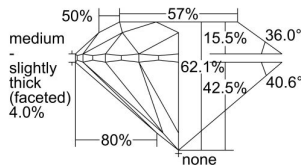

GIA®

FACSIMILE

GIA REPORT 6482359696

Verify this report at GIA.edu

GIA NATURAL DIAMOND DOSSIER®

January 16, 2024
GIA Report Number **6482359696**
Shape and Cutting Style ..... **Round Brilliant**
Measurements ..... **4.75 - 4.79 x 2.96 mm**

GRADING RESULTS

Carat Weight ..... **0.42 carat**
Color Grade ..... **F**
Clarity Grade **VVS1**
Cut Grade ..... **Excellent**

ADDITIONAL GRADING INFORMATION

Polish ..... **Excellent**
Symmetry ..... **Excellent**
Fluorescence ..... **Faint**
Clarity Characteristics ..... **Pinpoint**
Inscription(s): **GIA 6482359696**

PROPORTIONS

Profile to actual proportions

GRADING SCALES

GIA COLOR SCALE	GIA CLARITY SCALE	GIA CUT SCALE	
COLOURLESS D	FLAWLESS	EXCELLENT	
E	INTERNALLY FLAWLESS		
F		VVS₁	VERY GOOD
G	VVS₂		
H	VS₁	GOOD	
I	VS₂		
J	SI₁	FAIR	
K	SI₂		
L	I₁	POOR	
M	I₂		
N	I₃		
O			
P			
Q			
R			
S			
T			
U			
V			
W			
X			
Y			
Z