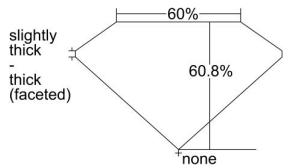

GIA®

FACSIMILE

GIA REPORT 6482377369

Verify this report at GIA.edu

GIA NATURAL DIAMOND DOSSIER®

January 19, 2024
GIA Report Number **6482377369**
Shape and Cutting Style ..... **Marquise Brilliant**
Measurements ..... **8.41 x 4.07 x 2.48 mm**

GRADING RESULTS

Carat Weight ..... **0.51 carat**
Color Grade ..... **D**
Clarity Grade ..... **Internally Flawless**

ADDITIONAL GRADING INFORMATION

Polish ..... **Excellent**
Symmetry ..... **Excellent**
Fluorescence ..... **Faint**
Clarity Characteristics..... **Minor Details of Polish**
Inscription(s): **GIA 6482377369**

PROPORTIONS

Profile not to actual proportions

GRADING SCALES

GIA COLOR SCALE		GIA CLARITY SCALE	
COLORLESS	D	VERY VERY SLIGHTLY INCLUDED	FLAWLESS
	E		INTERNALLY FLAWLESS
	F		VVS₁
	G		VVS₂
	H		VS₁
	I		VS₂
	J		SI₁
	K		SI₂
	L		I₁
	M		I₂
NEAR COLORLESS	N	SLIGHTLY INCLUDED	I₃
	O		
	P		
	Q		
FAINT	R		
	S		
	T		
	U		
VERT LIGHT	V		
	W		
	X		
	Y		
LIGHT	Z