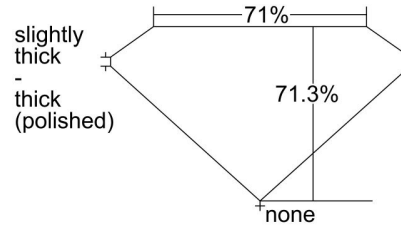

GIA NATURAL DIAMOND GRADING REPORT

January 19, 2024
GIA Report Number 6482393947
Shape and Cutting Style Square Modified Brilliant
Measurements 5.60 x 5.58 x 3.98 mm

GRADING RESULTS

Carat Weight 1.03 carat
Color Grade G
Clarity Grade VVS2

ADDITIONAL GRADING INFORMATION

Polish Excellent
Symmetry Excellent
Fluorescence None
Inscription(s): GIA 6482393947

Comments: Additional pinpoints are not shown. Internal graining is not shown.

PROPORTIONS

Profile not to actual proportions

CLARITY CHARACTERISTICS

KEY TO SYMBOLS*

- Pinpoint
- ☉ Cloud

* Red symbols denote internal characteristics (inclusions). Green or black symbols denote external characteristics (blemishes). Diagram is an approximate representation of the diamond, and symbols shown indicate type, position, and approximate size of clarity characteristics. All clarity characteristics may not be shown. Details of finish are not shown.