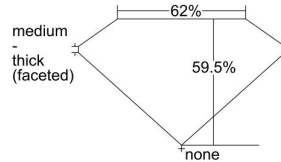

GIA®

FACSIMILE

GIA REPORT 6482407655

Verify this report at GIA.edu

GIA NATURAL DIAMOND DOSSIER®

January 23, 2024
GIA Report Number **6482407655**
Shape and Cutting Style ..... **Heart Brilliant**
Measurements ..... **4.72 x 5.50 x 3.27 mm**

GRADING RESULTS

Carat Weight ..... **0.51 carat**
Color Grade ..... **K**
Clarity Grade ..... **Internally Flawless**

ADDITIONAL GRADING INFORMATION

Polish ..... **Excellent**
Symmetry ..... **Very Good**
Fluorescence ..... **None**
Clarity Characteristics ..... **Minor Details of Polish**
Inscription(s): **GIA 6482407655**

PROPORTIONS

Profile not to actual proportions

GRADING SCALES

GIA COLOR SCALE		GIA CLARITY SCALE			
COLORLESS	D	VERY VERY SLIGHTLY INCLUDED	FLAWLESS		
	E		INTERNALLY FLAWLESS		
	F	VERY SLIGHTLY INCLUDED	VVS₁		
	G		VVS₂		
	H		VS₁		
	NEAR COLORLESS	I	SLIGHTLY INCLUDED	VS₂	
		J		SI₁	
		FAINT	K	INCLUDED	SI₂
			L		I₁
			M		I₂
VERT LIGHT	N	NOT GRADED	I₃		
	O				
	P				
	Q				
	R				
LIGHT	S				
	T				
	U				
	V				
	W				
X					
Y					
Z