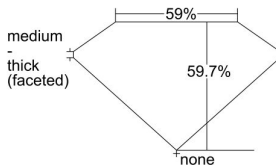

GIA®

FACSIMILE

GIA REPORT 6482408349

Verify this report at gia.edu

GIA NATURAL DIAMOND DOSSIER®

January 23, 2024
GIA Report Number **6482408349**
Shape and Cutting Style ..... **Heart Brilliant**
Measurements ..... **5.27 x 6.17 x 3.68 mm**

GRADING RESULTS

Carat Weight ..... **0.72 carat**
Color Grade ..... **L**
Clarity Grade **VS2**

ADDITIONAL GRADING INFORMATION

Polish ..... **Excellent**
Symmetry ..... **Very Good**
Fluorescence ..... **Faint**
Clarity Characteristics ..... **Crystal, Cloud**
Inscription(s): **GIA 6482408349**

PROPORTIONS

Profile not to actual proportions

GRADING SCALES

GIA COLOR SCALE		GIA CLARITY SCALE			
COLORLESS	D	VERY VERY SLIGHTLY INCLUDED	FLAWLESS		
	E		INTERNALLY FLAWLESS		
	F	VERY SLIGHTLY INCLUDED	VVS₁		
	G		VVS₂		
	H		VS₁		
	NEAR COLORLESS	I	SLIGHTLY INCLUDED	VS₂	
		J		SI₁	
		FAINT	K	INCLUDED	SI₂
			L		I₁
			M		I₂
N			I₃		
VERT LIGHT	O	INCLUDED			
	P				
	Q				
	R				
	S				
	T				
LIGHT	U				
	V				
	W				
	X				
Y					
Z