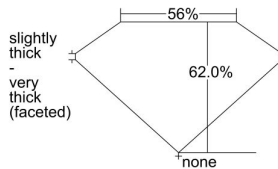

GIA®

FACSIMILE

GIA REPORT 6482409261

Verify this report at GIA.edu

GIA NATURAL DIAMOND DOSSIER®

January 23, 2024
GIA Report Number 6482409261
Shape and Cutting Style ..... Heart Brilliant
Measurements ..... 3.93 x 4.58 x 2.84 mm

GRADING RESULTS

Carat Weight ..... 0.30 carat
Color Grade I
Clarity Grade VS1

ADDITIONAL GRADING INFORMATION

Polish ..... Excellent
Symmetry ..... Very Good
Fluorescence ..... None
Clarity Characteristics ..... Crystal, Pinpoint
Inscription(s): GIA 6482409261

PROPORTIONS

Profile not to actual proportions

GRADING SCALES

GIA COLOR SCALE		GIA CLARITY SCALE		
NEAR COLORLESS	D	VERY VERY SLIGHTLY INCLUDED	FLAWLESS	
	E		INTERNALLY FLAWLESS	
	F	VERY SLIGHTLY INCLUDED	VS₁	
	G		VS₂	
	H		VS₁	
	FAINT	I	SLIGHTLY INCLUDED	SI₁
		J		SI₂
		K	INCLUDED	I₁
		L		I₂
		M		I₃
LIGHT	N			
	O			
	P			
	Q			
	R			
	S			
	T			
U				
V				
W				
X				
Y				
Z