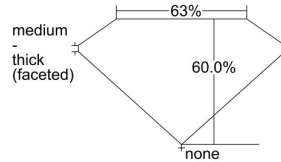

GIA®

FACSIMILE

GIA REPORT 6482423636

Verify this report at GIA.edu

GIA NATURAL DIAMOND DOSSIER®

January 25, 2024
GIA Report Number **6482423636**
Shape and Cutting Style ..... **Heart Brilliant**
Measurements ..... **5.27 x 6.24 x 3.75 mm**

GRADING RESULTS

Carat Weight ..... **0.73 carat**
Color Grade ..... **L**
Clarity Grade **VS2**

ADDITIONAL GRADING INFORMATION

Polish ..... **Excellent**
Symmetry ..... **Excellent**
Fluorescence ..... **None**
Clarity Characteristics ..... **Feather**
Inscription(s): GIA 6482423636

PROPORTIONS

Profile not to actual proportions

GRADING SCALES

GIA COLOR SCALE		GIA CLARITY SCALE			
COLORLESS	D	VERY VERY SLIGHTLY INCLUDED	FLAWLESS		
	E		INTERNALLY FLAWLESS		
	F	VERY SLIGHTLY INCLUDED	VVS₁		
	G		VVS₂		
	H		VS₁		
	NEAR COLORLESS	I	SLIGHTLY INCLUDED	VS₂	
		J		SI₁	
		FAINT	K	INCLUDED	SI₂
			L		I₁
			M		I₂
VERT LIGHT	N	LIGHT	I₃		
	O				
	P				
	Q				
	R