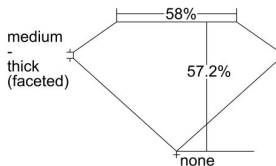

GIA®

FACSIMILE

GIA REPORT 6482475743

Verify this report at GIA.edu

GIA NATURAL DIAMOND DOSSIER®

February 02, 2024
GIA Report Number **6482475743**
Shape and Cutting Style ..... **Marquise Brilliant**
Measurements ..... **9.01 x 4.10 x 2.35 mm**

GRADING RESULTS

Carat Weight ..... **0.50 carat**
Color Grade ..... **H**
Clarity Grade **VS1**

ADDITIONAL GRADING INFORMATION

Polish ..... **Excellent**
Symmetry ..... **Very Good**
Fluorescence ..... **None**
Clarity Characteristics ..... **Feather, Cloud**
Inscription(s): **GIA 6482475743**

PROPORTIONS

Profile not to actual proportions

GRADING SCALES

GIA COLOR SCALE		GIA CLARITY SCALE			
COLORLESS	D	VERY VERY SLIGHTLY INCLUDED	FLAWLESS		
	E		INTERNALLY FLAWLESS		
	F	VERY SLIGHTLY INCLUDED	VVS₁		
	G		VVS₂		
	H		VS₁		
	NEAR COLORLESS	I	SLIGHTLY INCLUDED	VS₂	
		J		SI₁	
		FAINT	K	INCLUDED	SI₂
			L		I₁
			M		I₂
VERTILIGHT			N	INCLUDED	I₃
			O		
			P		
	Q				
LIGHT	R				
	S				
	T				
	U				
	V				
	Z