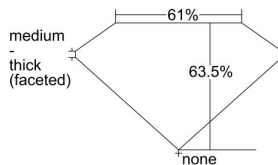

GIA®

FACSIMILE

GIA REPORT 6482478992

Verify this report at GIA.edu

GIA NATURAL DIAMOND DOSSIER®

February 02, 2024
GIA Report Number **6482478992**
Shape and Cutting Style ..... **Pear Brilliant**
Measurements ..... **6.96 x 4.40 x 2.80 mm**

GRADING RESULTS

Carat Weight ..... **0.50 carat**
Color Grade ..... **D**
Clarity Grade **S12**

ADDITIONAL GRADING INFORMATION

Polish ..... **Excellent**
Symmetry ..... **Very Good**
Fluorescence ..... **None**
Clarity Characteristics ..... **Cloud**
Inscription(s): **GIA 6482478992**

PROPORTIONS

Profile not to actual proportions

GRADING SCALES

GIA COLOR SCALE		GIA CLARITY SCALE			
COLORLESS	D	VERY VERY SLIGHTLY INCLUDED	FLAWLESS		
	E		INTERNALLY FLAWLESS		
	F	VERY SLIGHTLY INCLUDED	VVS₁		
	G		VVS₂		
	H		VS₁		
	NEAR COLORLESS	I	SLIGHTLY INCLUDED	VS₂	
		J		S1₁	
		FAINT	K	INCLUDED	S1₂
			L		I₁
			M		I₂
VERT LIGHT	N	LIGHT	I₃		
	O				
	P				
	Q				
	R