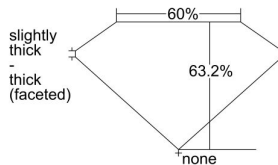

GIA®

FACSIMILE

GIA REPORT 6482483444

Verify this report at GIA.edu

GIA NATURAL DIAMOND DOSSIER®

February 05, 2024
GIA Report Number 6482483444
Shape and Cutting Style ..... Pear Brilliant
Measurements ..... 7.28 x 4.69 x 2.97 mm

GRADING RESULTS

Carat Weight ..... 0.60 carat
Color Grade ..... G
Clarity Grade VVS2

ADDITIONAL GRADING INFORMATION

Polish ..... Excellent
Symmetry ..... Very Good
Fluorescence ..... None
Clarity Characteristics ..... Cloud, Needle, Pinpoint
Inscription(s): GIA 6482483444

PROPORTIONS

Profile not to actual proportions

GRADING SCALES

GIA COLOR SCALE		GIA CLARITY SCALE		
NEAR COLORLESS	D	VERY VERY SLIGHTLY INCLUDED	FLAWLESS	
	E		INTERNALLY FLAWLESS	
	F	VERY SLIGHTLY INCLUDED	VVS₁	
	G		VVS₂	
	H		VS₁	
	FAINT	I	SLIGHTLY INCLUDED	VS₂
		J		SI₁
		K	INCLUDED	SI₂
		L		I₁
		M		I₂
VERT LIGHT	N	LIGHT	I₃	
	O			
	P			
	Q			
LIGHT	R			
	S			
	T			
	U			
	V			
	W			
	X			
	Y			
	Z